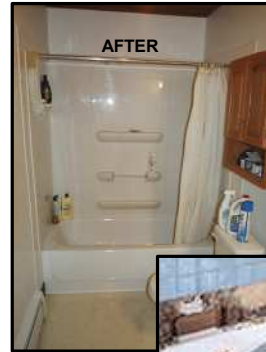

## BILL WEIR

NEW REMODELED BATHROOM  
2003 - ANCHORAGE

NEW RESIDENTIAL GAS BOILER AND HW HEATER  
2002 - EAST ANCHORAGE

AUNTIE LIZ

TYPICAL RESIDENTIAL BOILER AND HW HEATER INSTALLATION  
1994 & 2003 - EAST & WEST ANCHORAGE